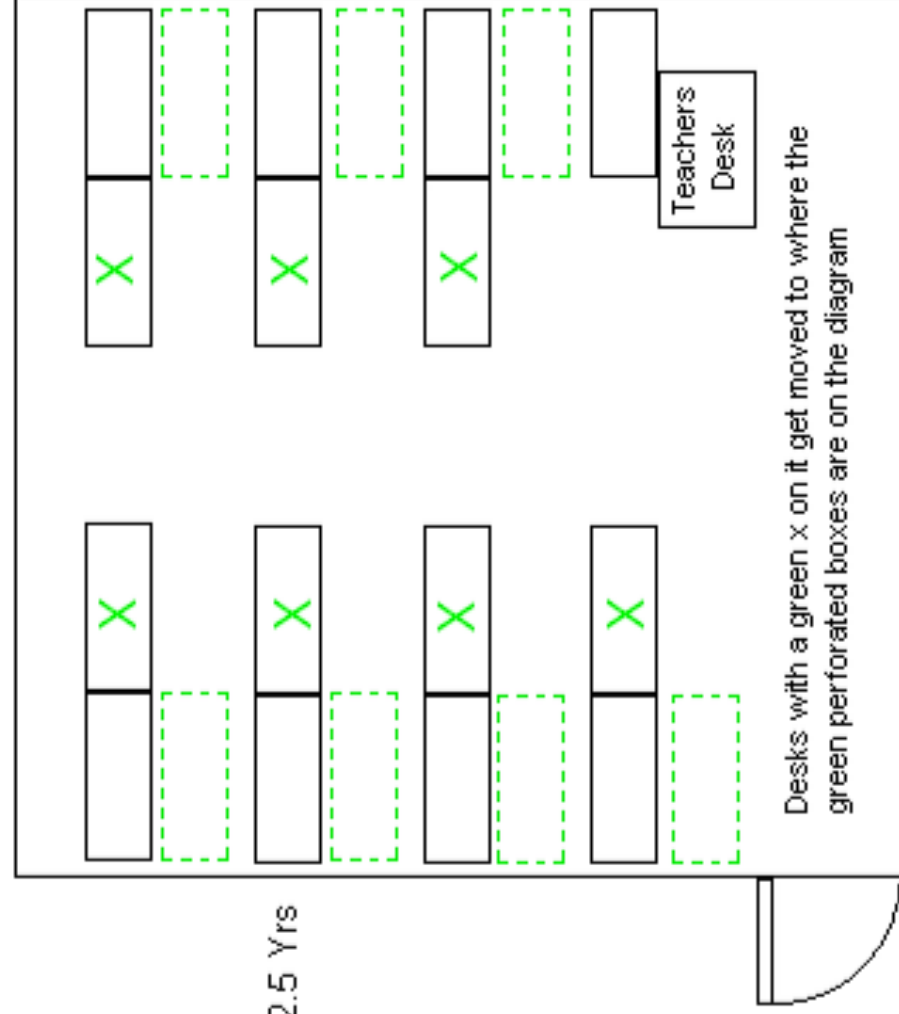

Kids Church Setup

B2

Creche 0-2.5 Yrs

B3

School Age
Kinder-Yr 5